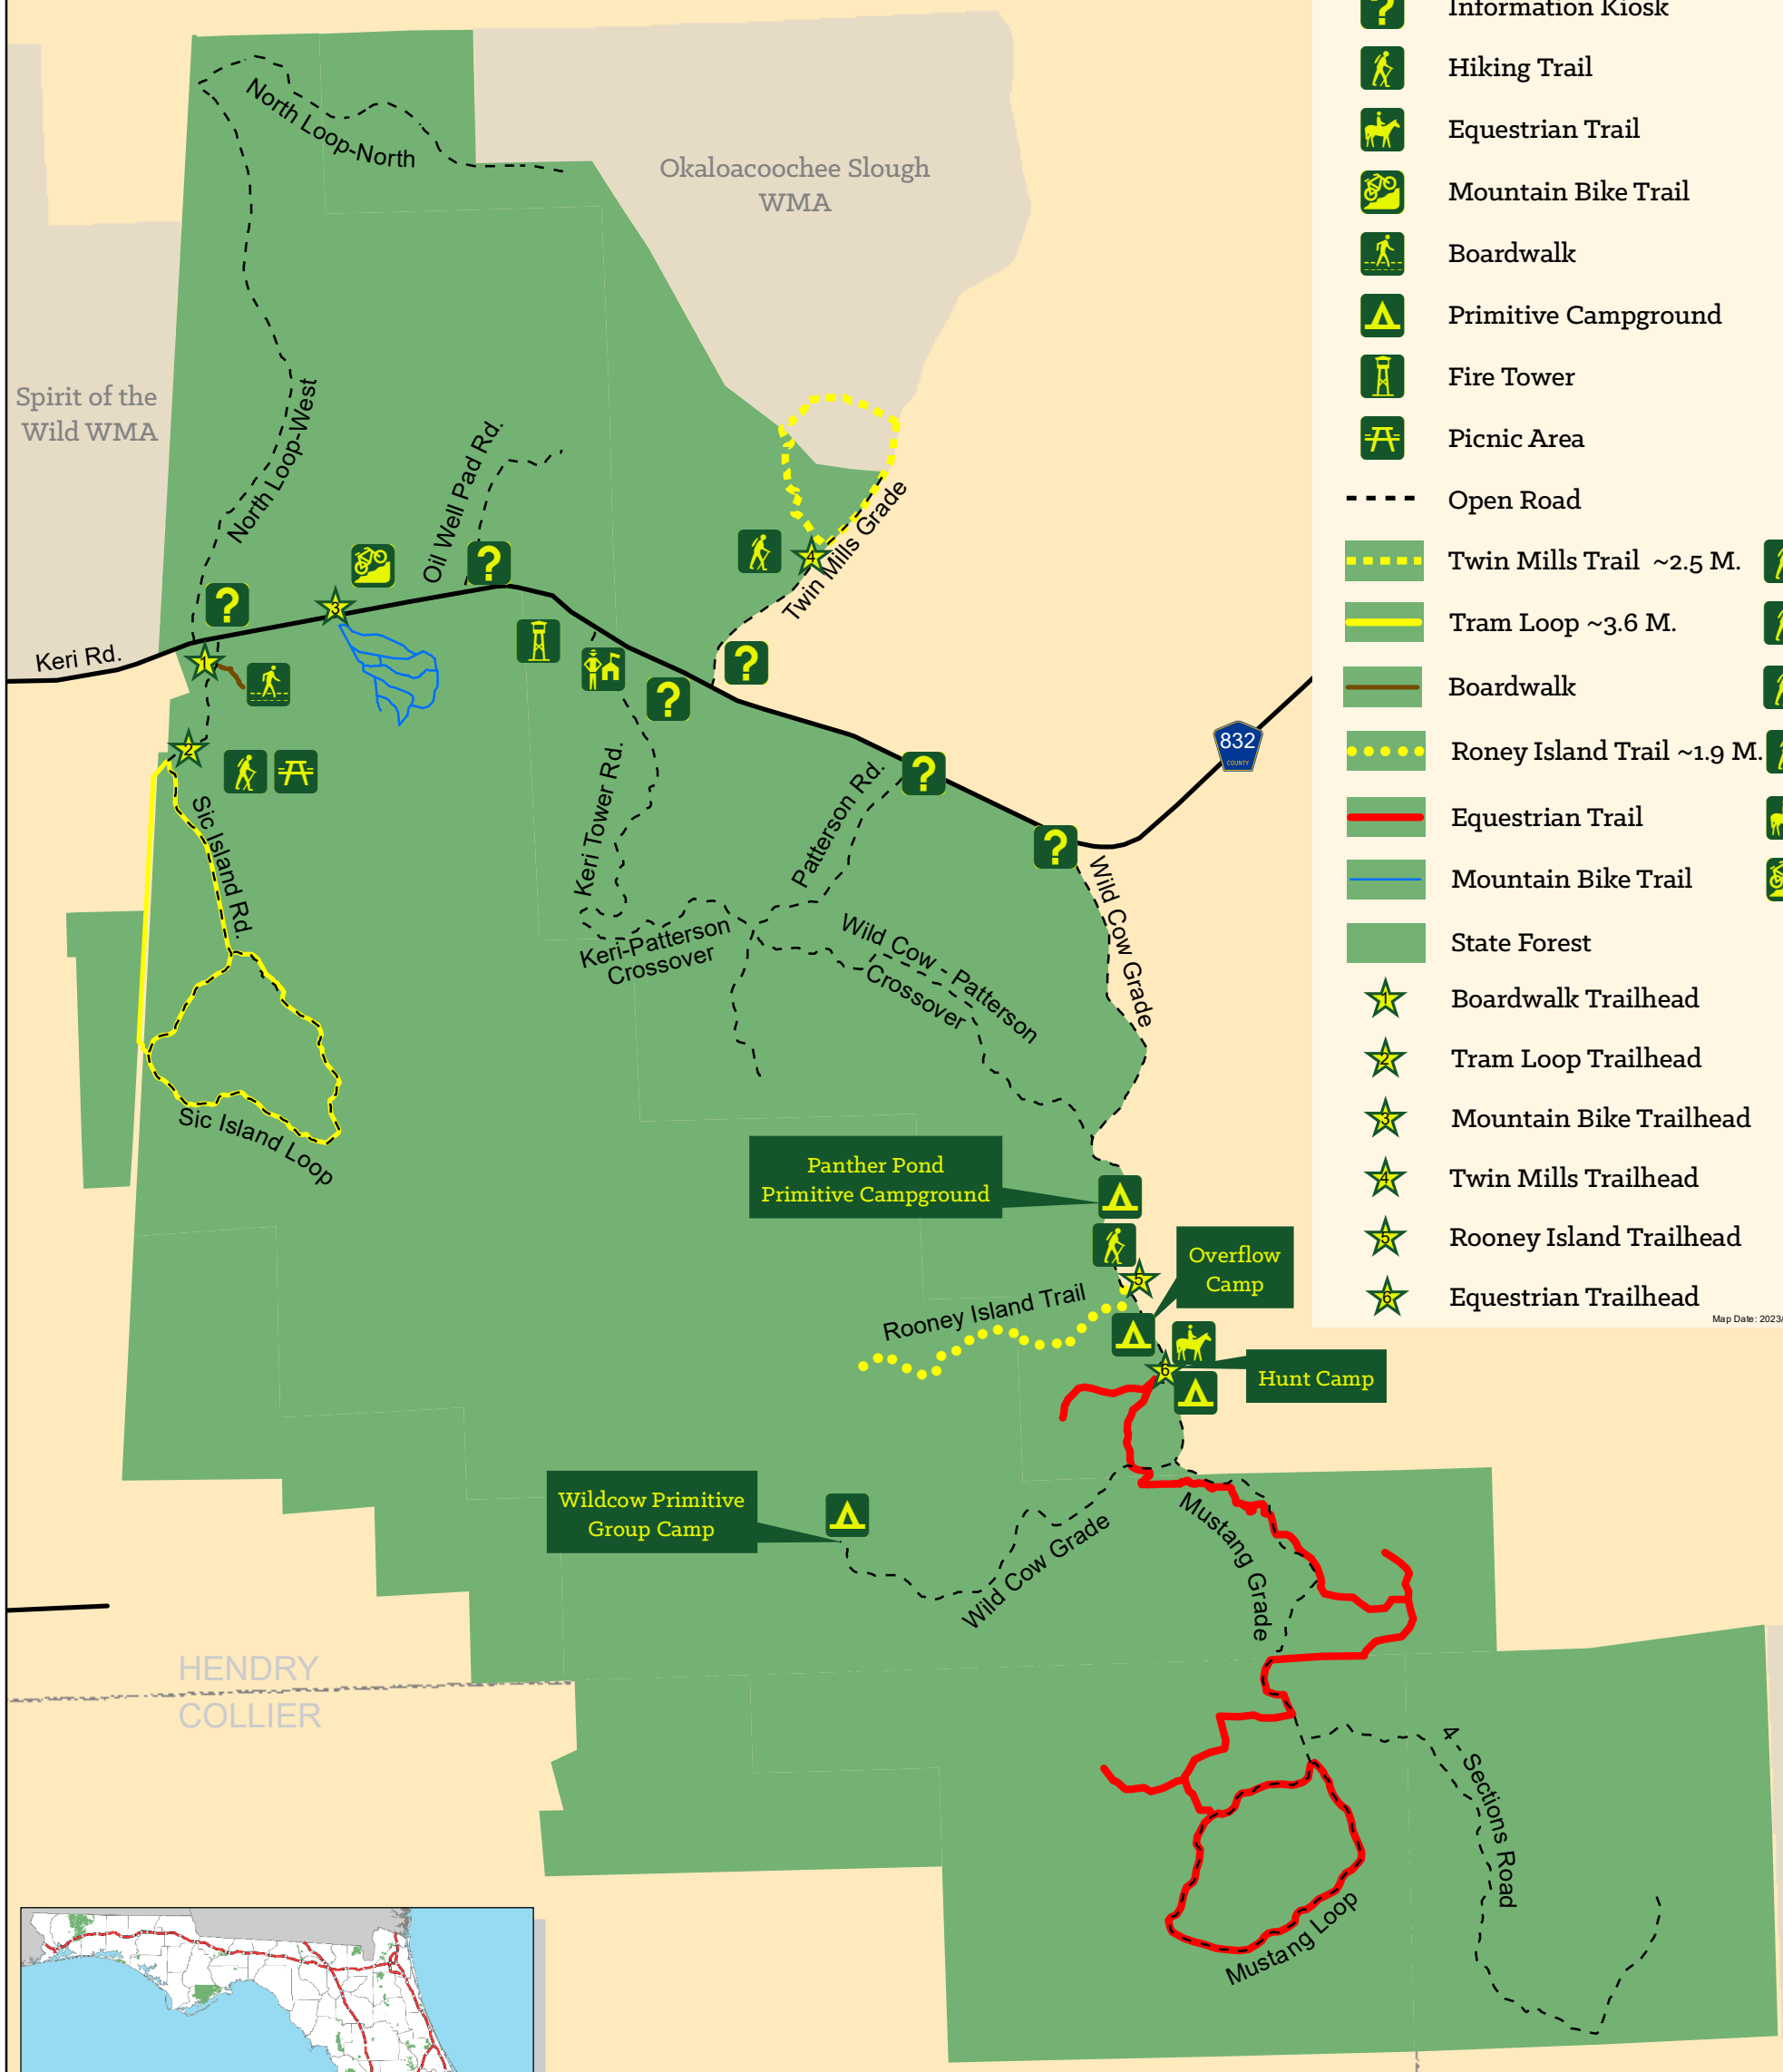

Okaloacoochee Slough State Forest

Legend

- State Forest Office
- Information Kiosk
- Hiking Trail
- Equestrian Trail
- Mountain Bike Trail
- Boardwalk
- Primitive Campground
- Fire Tower
- Picnic Area
- Open Road
- Twin Mills Trail ~2.5 M.
- Tram Loop ~3.6 M.
- Boardwalk
- Roney Island Trail ~1.9 M.
- Equestrian Trail
- Mountain Bike Trail
- State Forest
- Boardwalk Trailhead
- Tram Loop Trailhead
- Mountain Bike Trailhead
- Twin Mills Trailhead
- Rooney Island Trailhead
- Equestrian Trailhead

Map Date: 2023/03, sd

HENDRY
COLLIER

**State Forest
Recreation**
Nature, Adventure,
Self-Reliance

ExploreFloridaForests.com

DISCLAIMER
This map is the product of the Florida Forest Service. No warranties are provided for data therein, its use, or its interpretation.