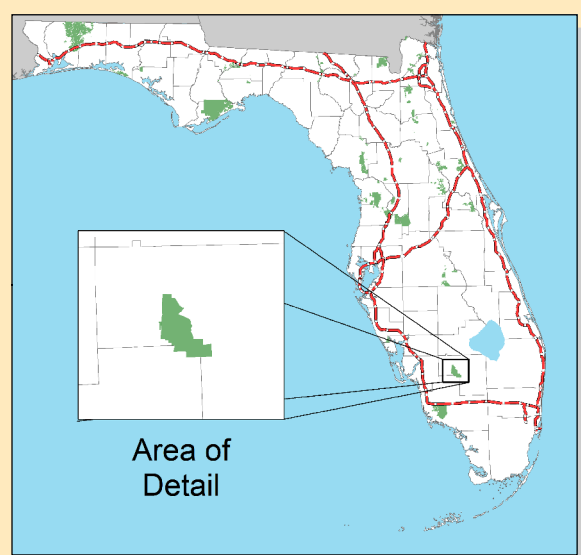

**State Forest
Recreation**
Nature, Adventure,
Self-Reliance

ExploreFloridaForests.com

DISCLAIMER
This map is the product of the Florida Forest Service. No warranties are provided for data therein, its use, or its interpretation.

HENDRY
COLLIER